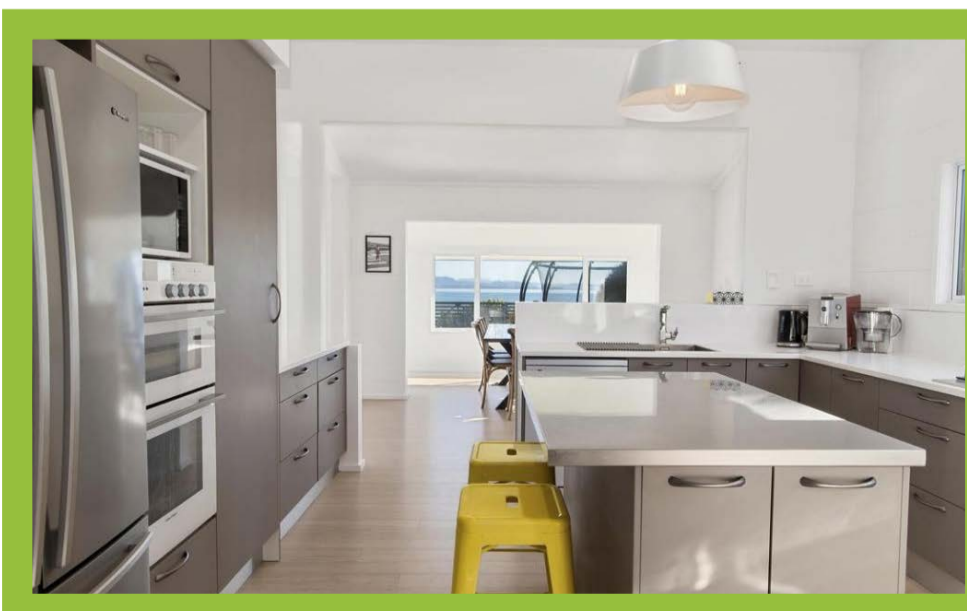

July 2018 Newsletter

New "Vanilla" bamboo flooring!

We were delighted to receive a few lovely photos from a Bay of Plenty customer of her new vanilla compressed bamboo flooring in their beautiful home. These are the first high quality photos we've had of this newer bamboo flooring option (which is made with a white wash over the natural bamboo flooring base board). The vanilla colour was introduced as a fresh, modern, classy look for those wanting a lighter colour option in our bamboo flooring range.