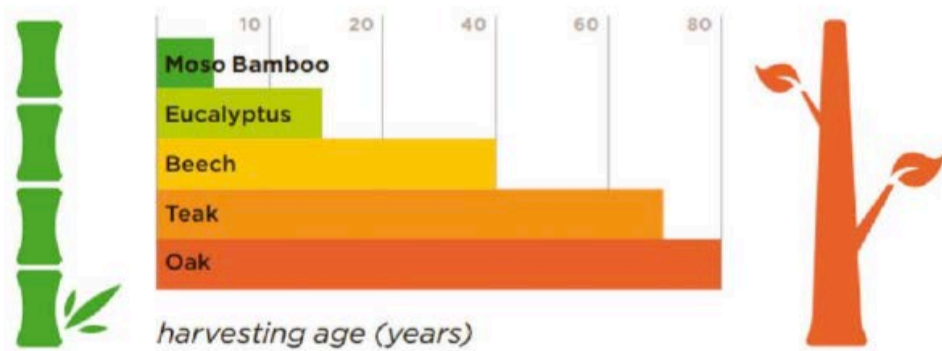

Fast growing bamboo

Bamboo is an extremely fast growing hardwood alternative. The giant bamboo species "Moso" (which our bamboo products are made from) belongs to the fastest growing plants in the world. It reaches a height of around 20 metres within just a few months, growing at a speed of up to 1 metre a day during the growing season! It takes the bamboo stem around 4-5 years to fully mature and acquire its excellent hardwood-like characteristics (hardness, strength and dimensional stability). This stands in stark contrast with hardwood timber alternatives, that can take over 50 years to mature and are increasingly more scarce and expensive. Bamboo is a sustainable timber alternative.

For more information visit

www.plantationbamboo.co.nz