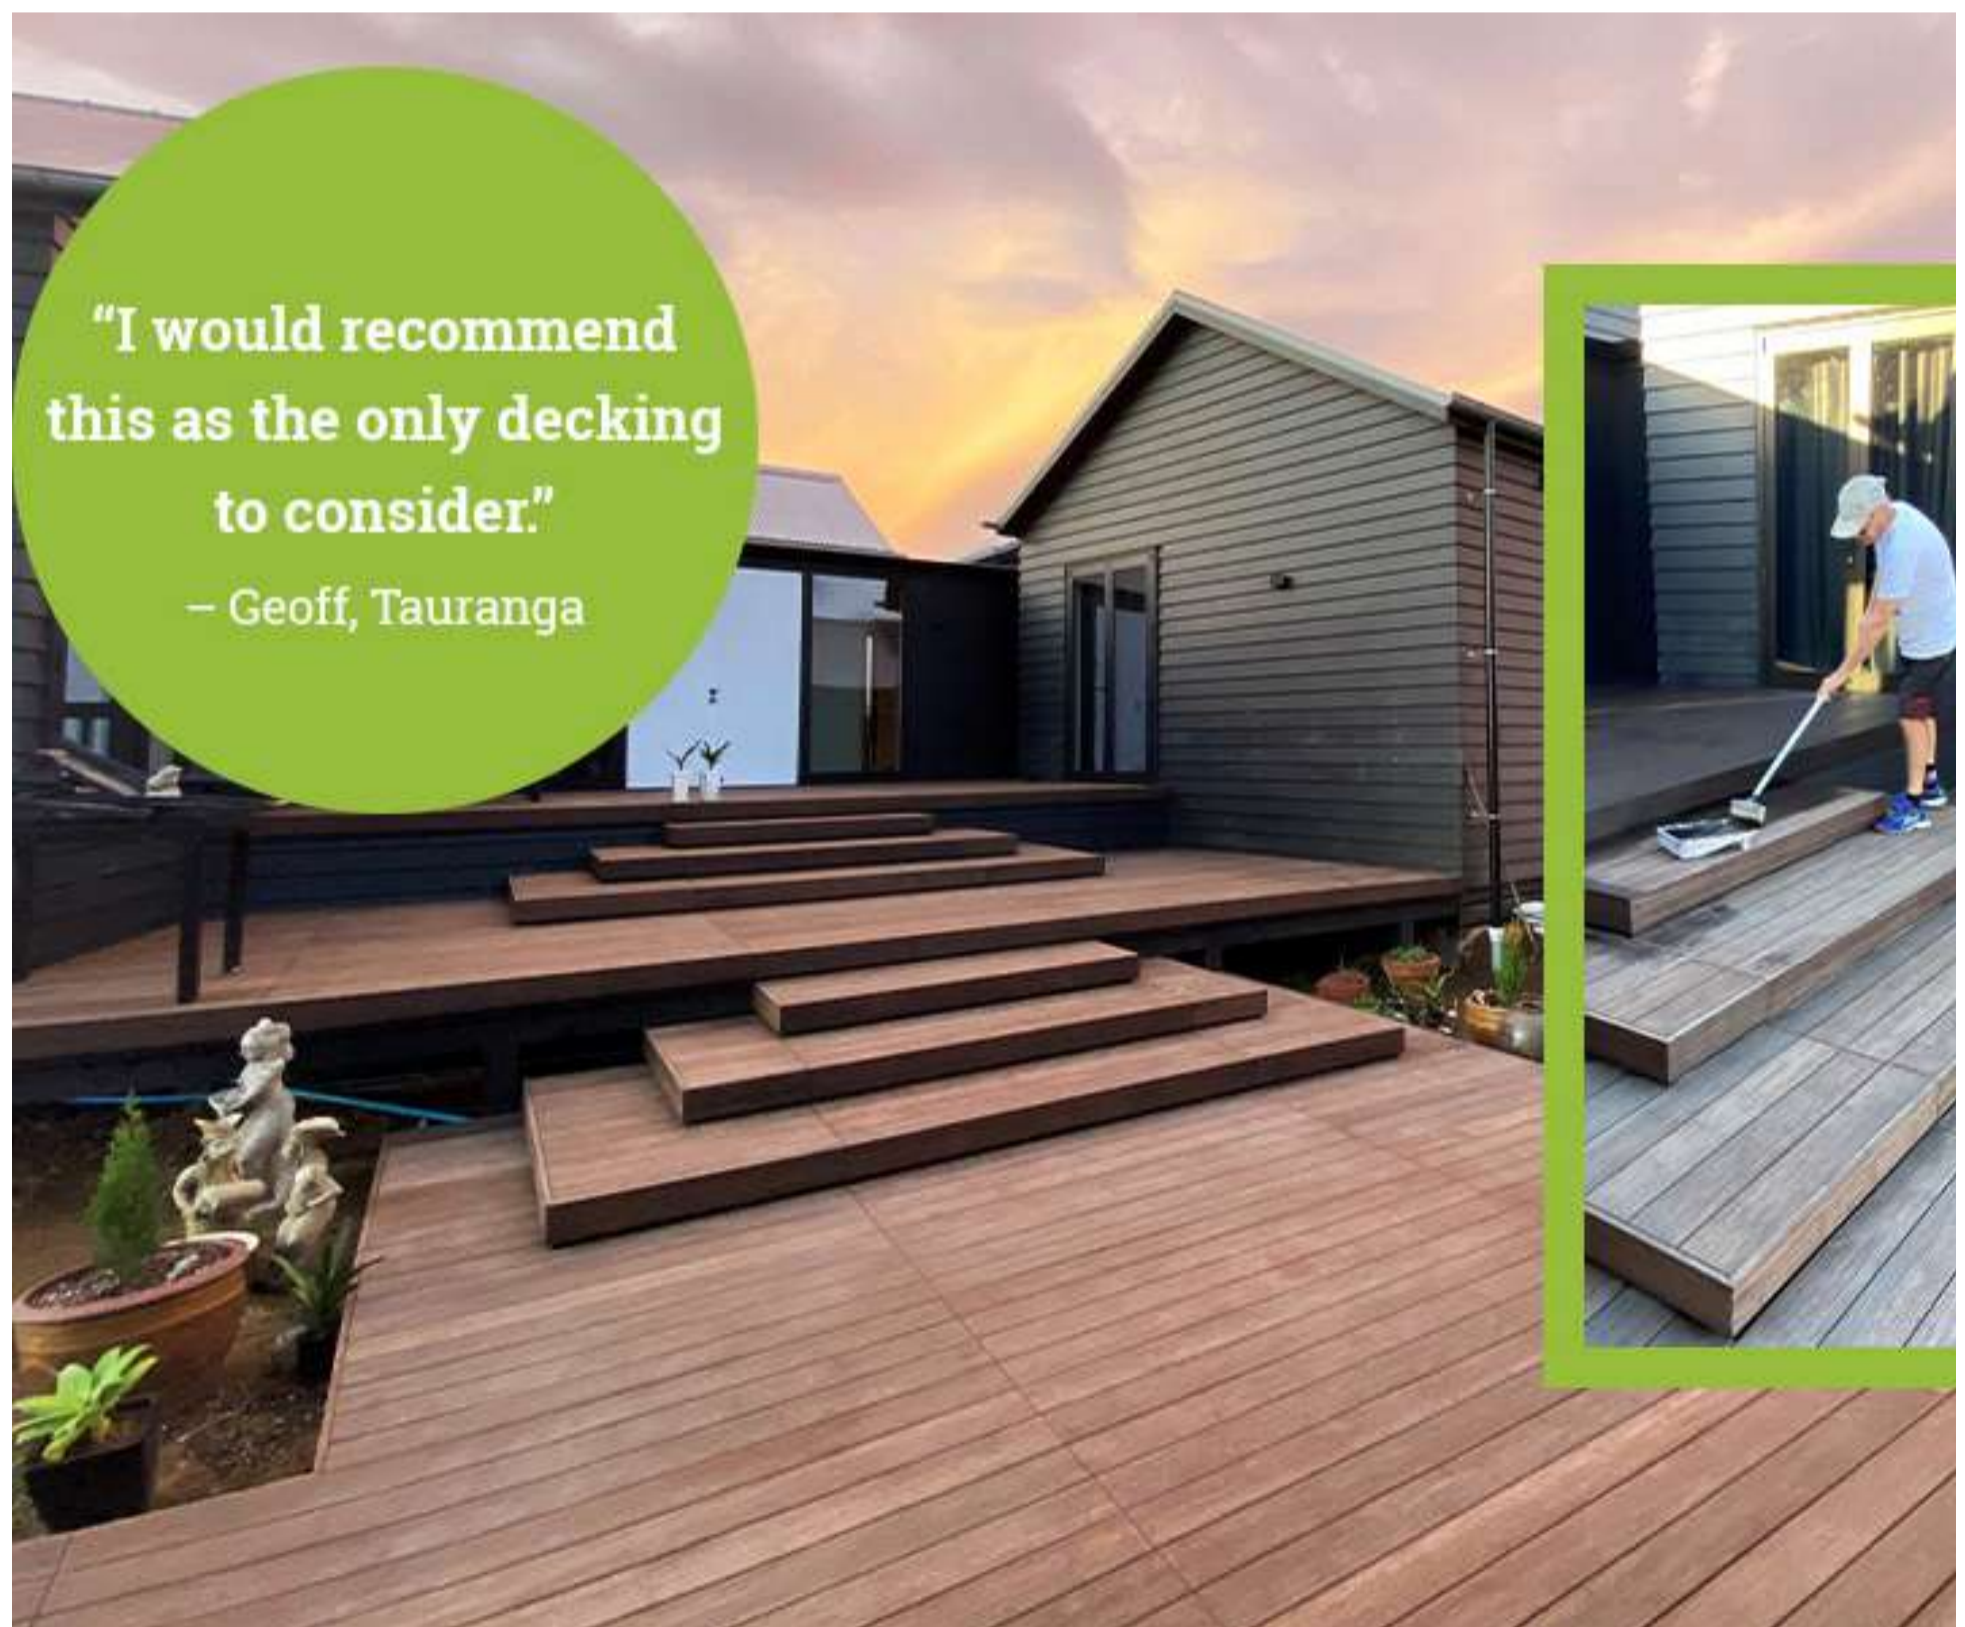

Huge new bamboo Deck!

A Tauranga customer proudly shared photos of his new 240sqm bamboo x-treme decking he had installed at his beautiful new home.

"The product has been a joy to use. Result is straight, clean lines and a great finish. Would recommend this as the only decking to consider. Everyone from builders to friends have been impressed with the ease of install and the good looks of the finish. Thanks Steve for your support for our project"

– Geoff, Tauranga

The home and deck was built by John Moore Builder, Bay of Plenty. [Click here for more info on bamboo x-treme decking.](#) This photo below shows part of the large deck, with Geoff oiling it with WOCA oil, after it had weathered a little (inset).