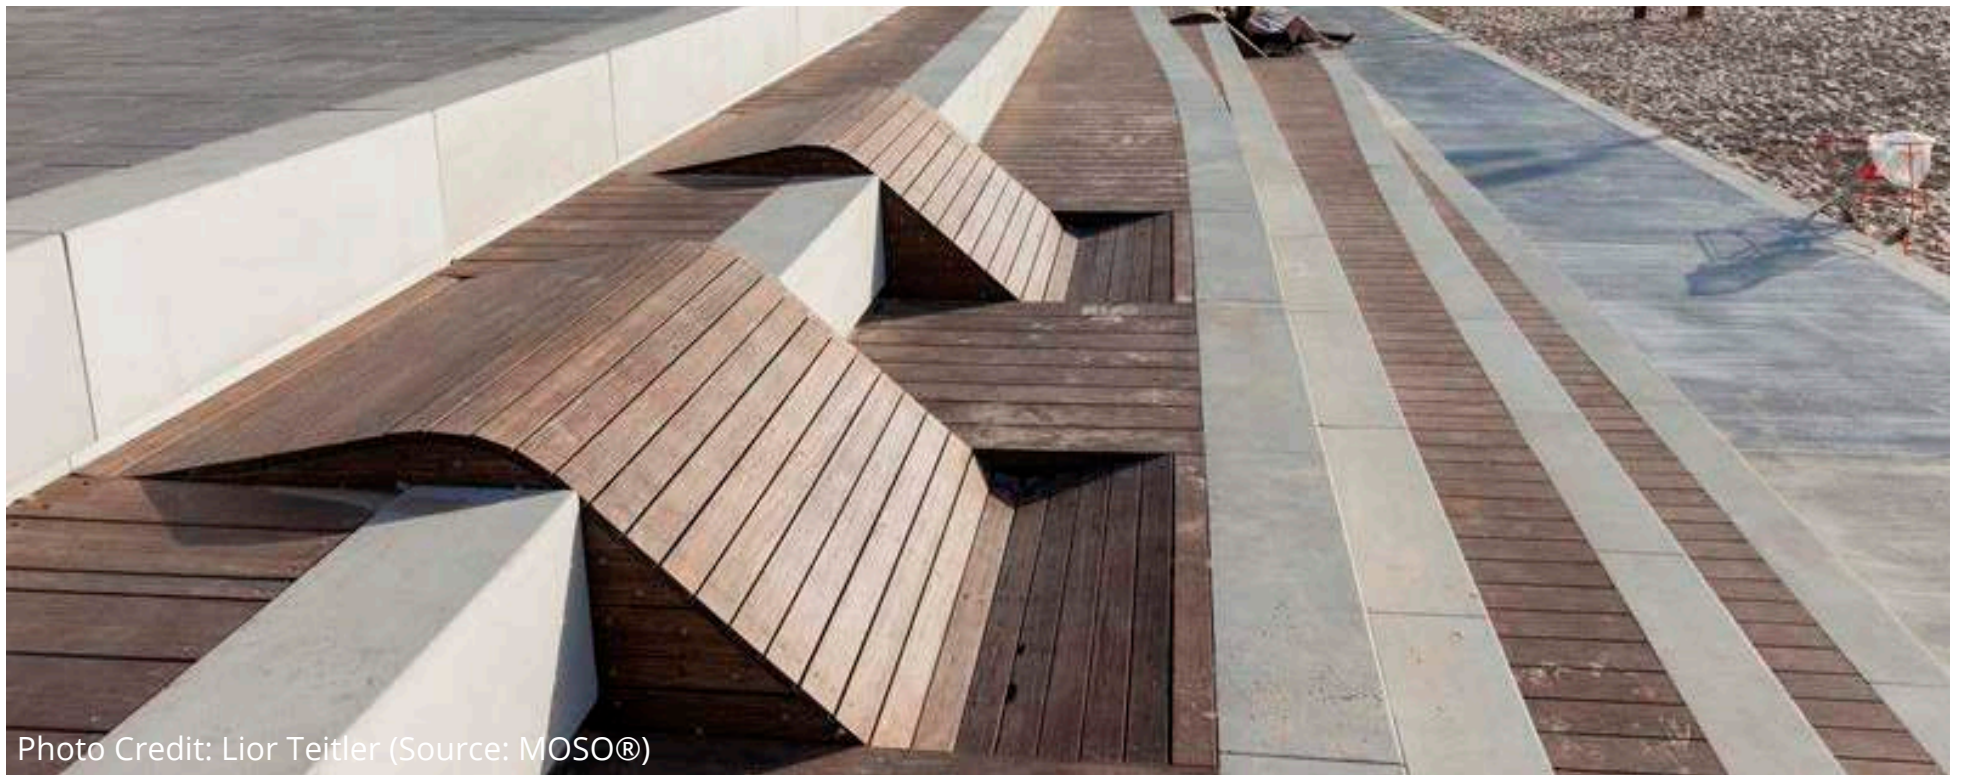

conditions. The decking comes with “invisible” fasteners– made from powder-coated stainless steel clips, and screws – minimising risk of rust. Check out this beautiful bamboo x-treme decking installation on the beach promenade in Israel.