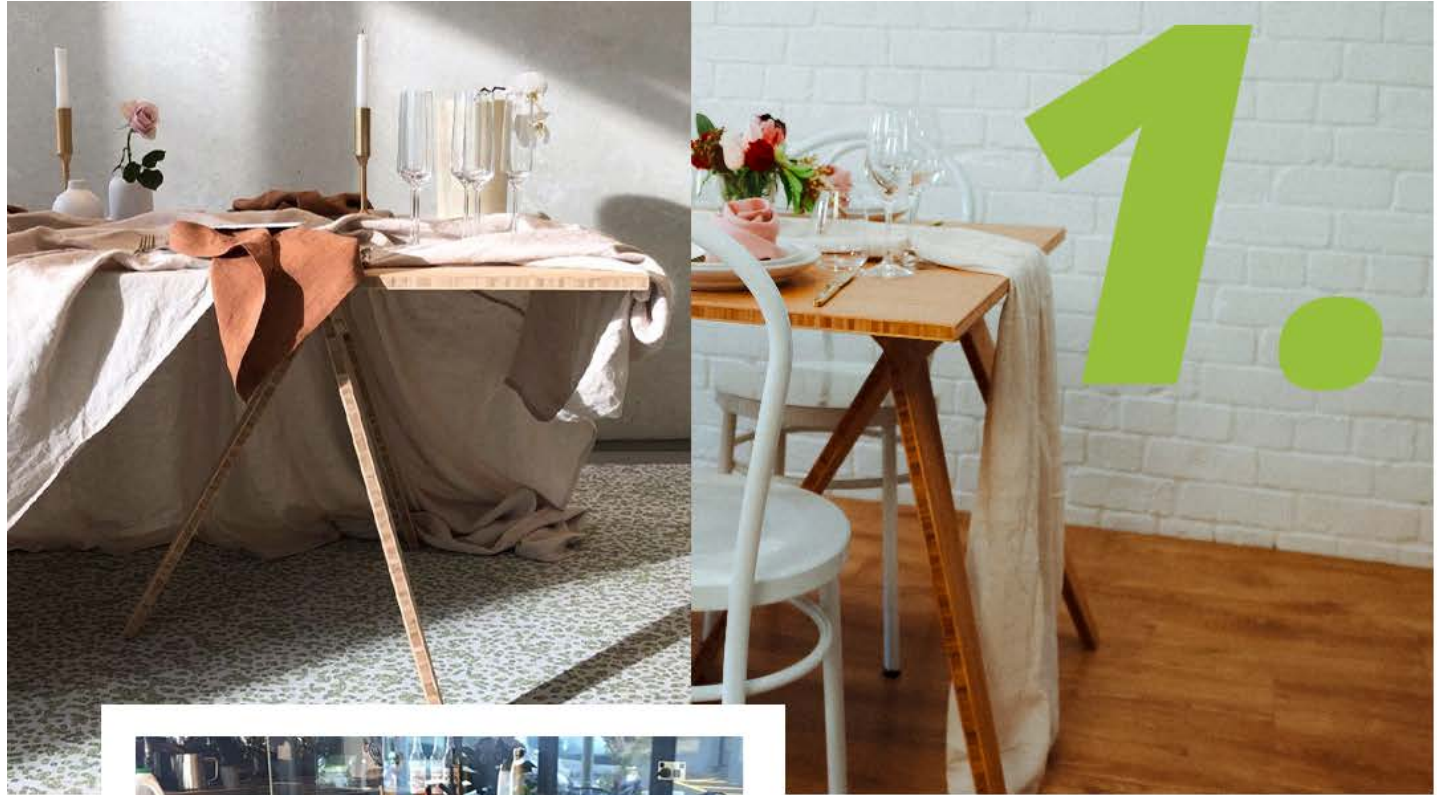

Projects using our bamboo panels...

We love receiving photos of how customers are using our bamboo panels in their many and varied projects.

1. Lovely trestle tables (with folding legs), made from vertical bamboo panels, by Truly Yours in Christchurch. "The bamboo panels were great to use for our hire company matching our business values. We stock modern furniture while offering environmentally friendly products. Being both a durable and strong material they were the perfect fit our business"
- Jamie, Truly Yours

2. Café counter tops at Sorella Café in Auckland

3. Stunning bathroom vanity unit (vertical natural bamboo panel)

4. Fold out table for a camper van

[Learn more about Bamboo Panels](#)