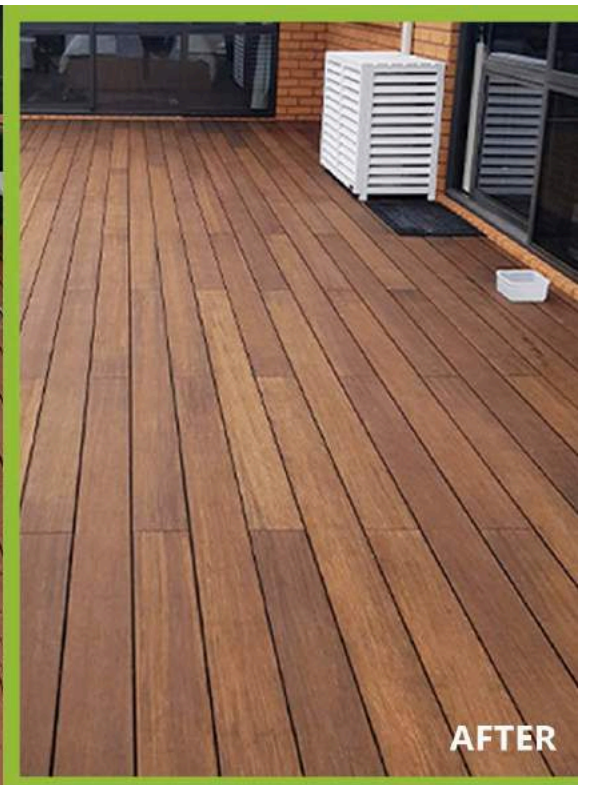

BEFORE

AFTER

“I love the bamboo decking! I'm so glad I chose it over other timbers. The clip system is great and the finished effect is fantastic.”

– Brendan, Carterton

With correct joist set-up, bamboo X-treme decking can be quickly installed using the powder-coated stainless steel clip and screw fixings supplied (for “invisible” fixing – no unsightly nails or screws visible).

This system saves up to 50% in time and cost of labour to install the decking boards.