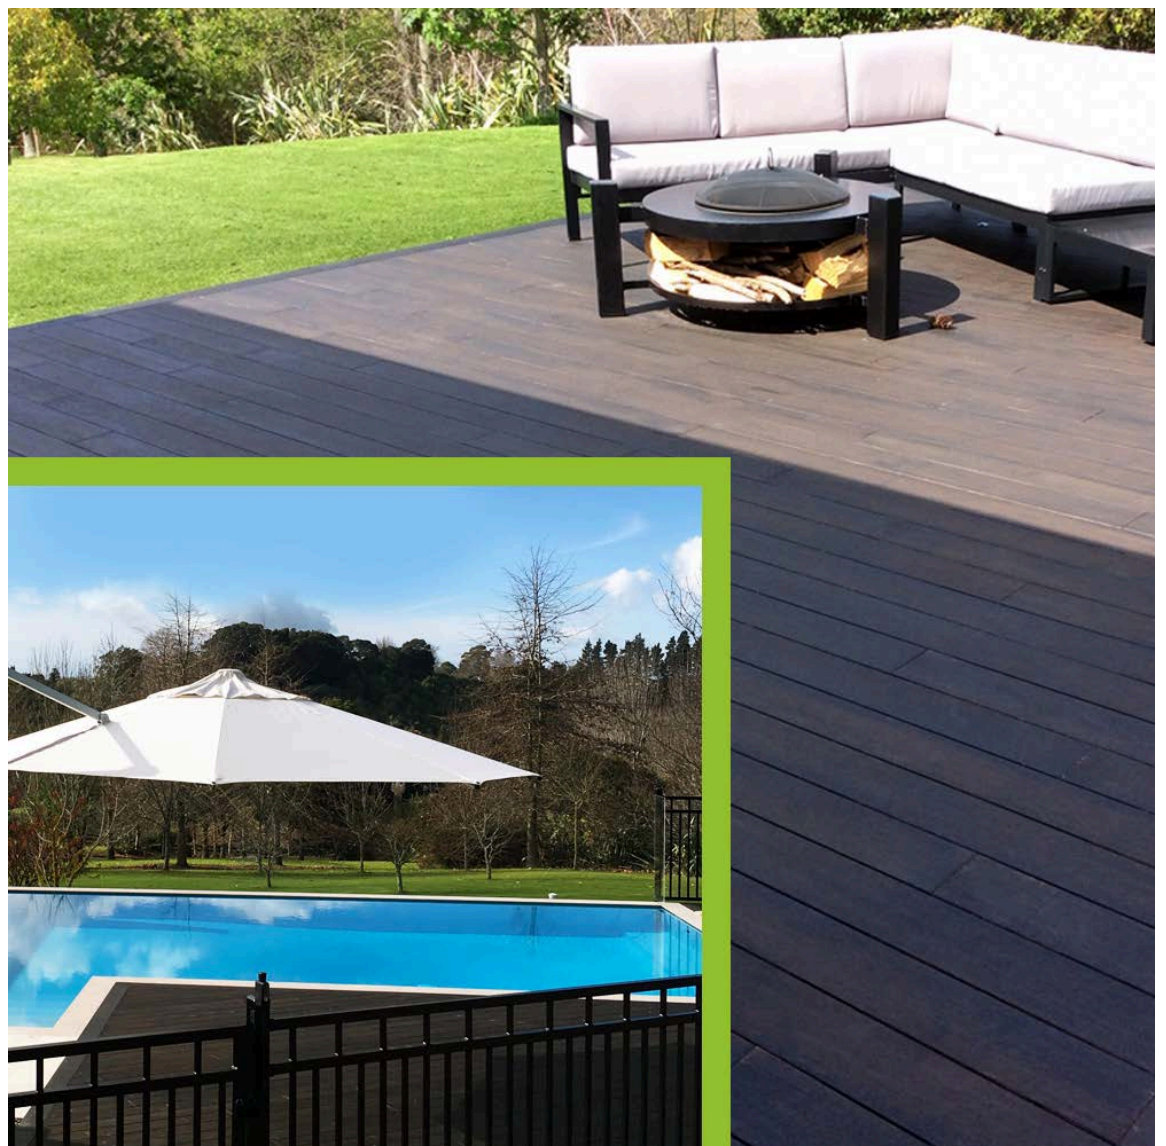

November 2020 Newsletter

Welcome to our spring “Bamboo update” newsletter, featuring recent projects, articles and images of how customers are using some of our beautiful, natural bamboo products in their homes and workplaces around New Zealand.

Plan Ahead

It certainly pays to plan ahead with any upcoming build or renovation projects at the moment as we've had significant sales growth over the last few months, creating challenges with maintaining stock

levels across our two warehouses. We can reserve and allocate stock for you on payment of a deposit – to reduce the risk of missing out on items when required.

Bamboo X-treme decking – the word is getting out!

People are becoming more familiar with bamboo x-treme decking, after seeing or hearing about this amazing decking product – which is now well proven in the NZ market as a high performing, sustainable decking option.

A Tauranga customer installed bamboo x-treme decking over three years ago for his new pool/decking project and recently chose to oil it back to a darker-brown colour. He gave us this feedback:

“Nearly 3 years in the Tauranga sun and not a warp, buckle or twist in sight. Still as flat as the day it was put down! Great decking product!”

– Iain, Tauranga

[**Learn more about Bamboo X-Treme Decking**](#)