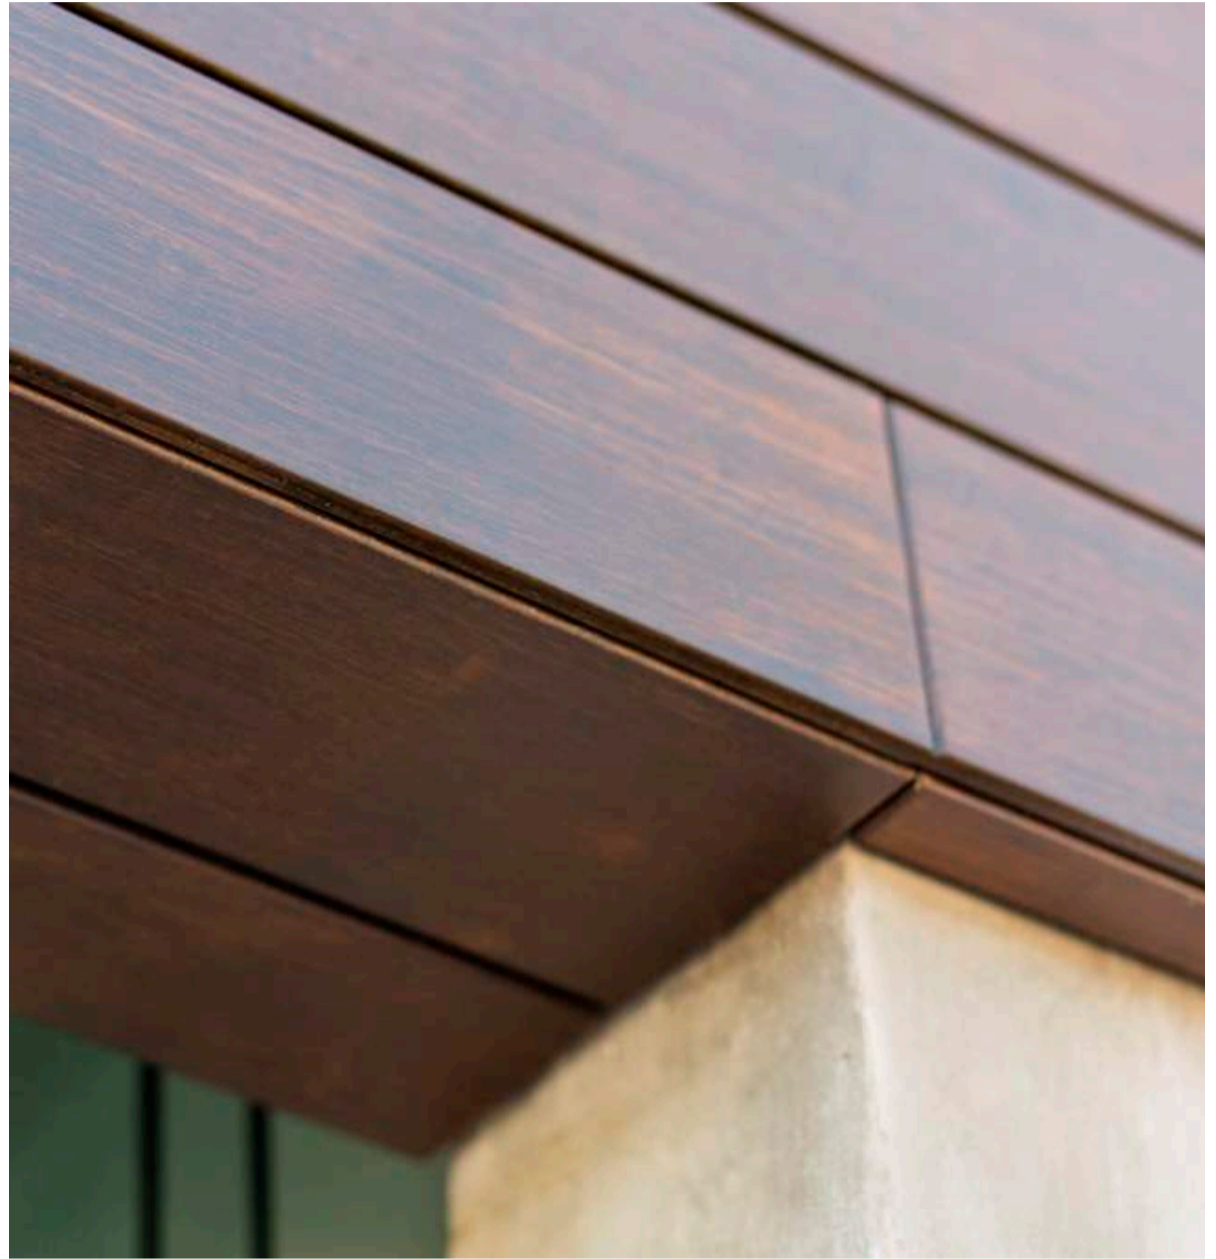

Coming Soon - Bamboo "decorative" Cladding!

We're excited to be soon adding a new item to our bamboo product range - Bamboo X-treme (decorative) Cladding.

This cladding, which is used a lot in Europe, is made from the same material as our very successful bamboo x-treme decking - but it is slightly thinner at 18mm and is profiled as cladding, with an "invisible" clip system.

More details, samples and a new web page are coming soon. Watch this space!