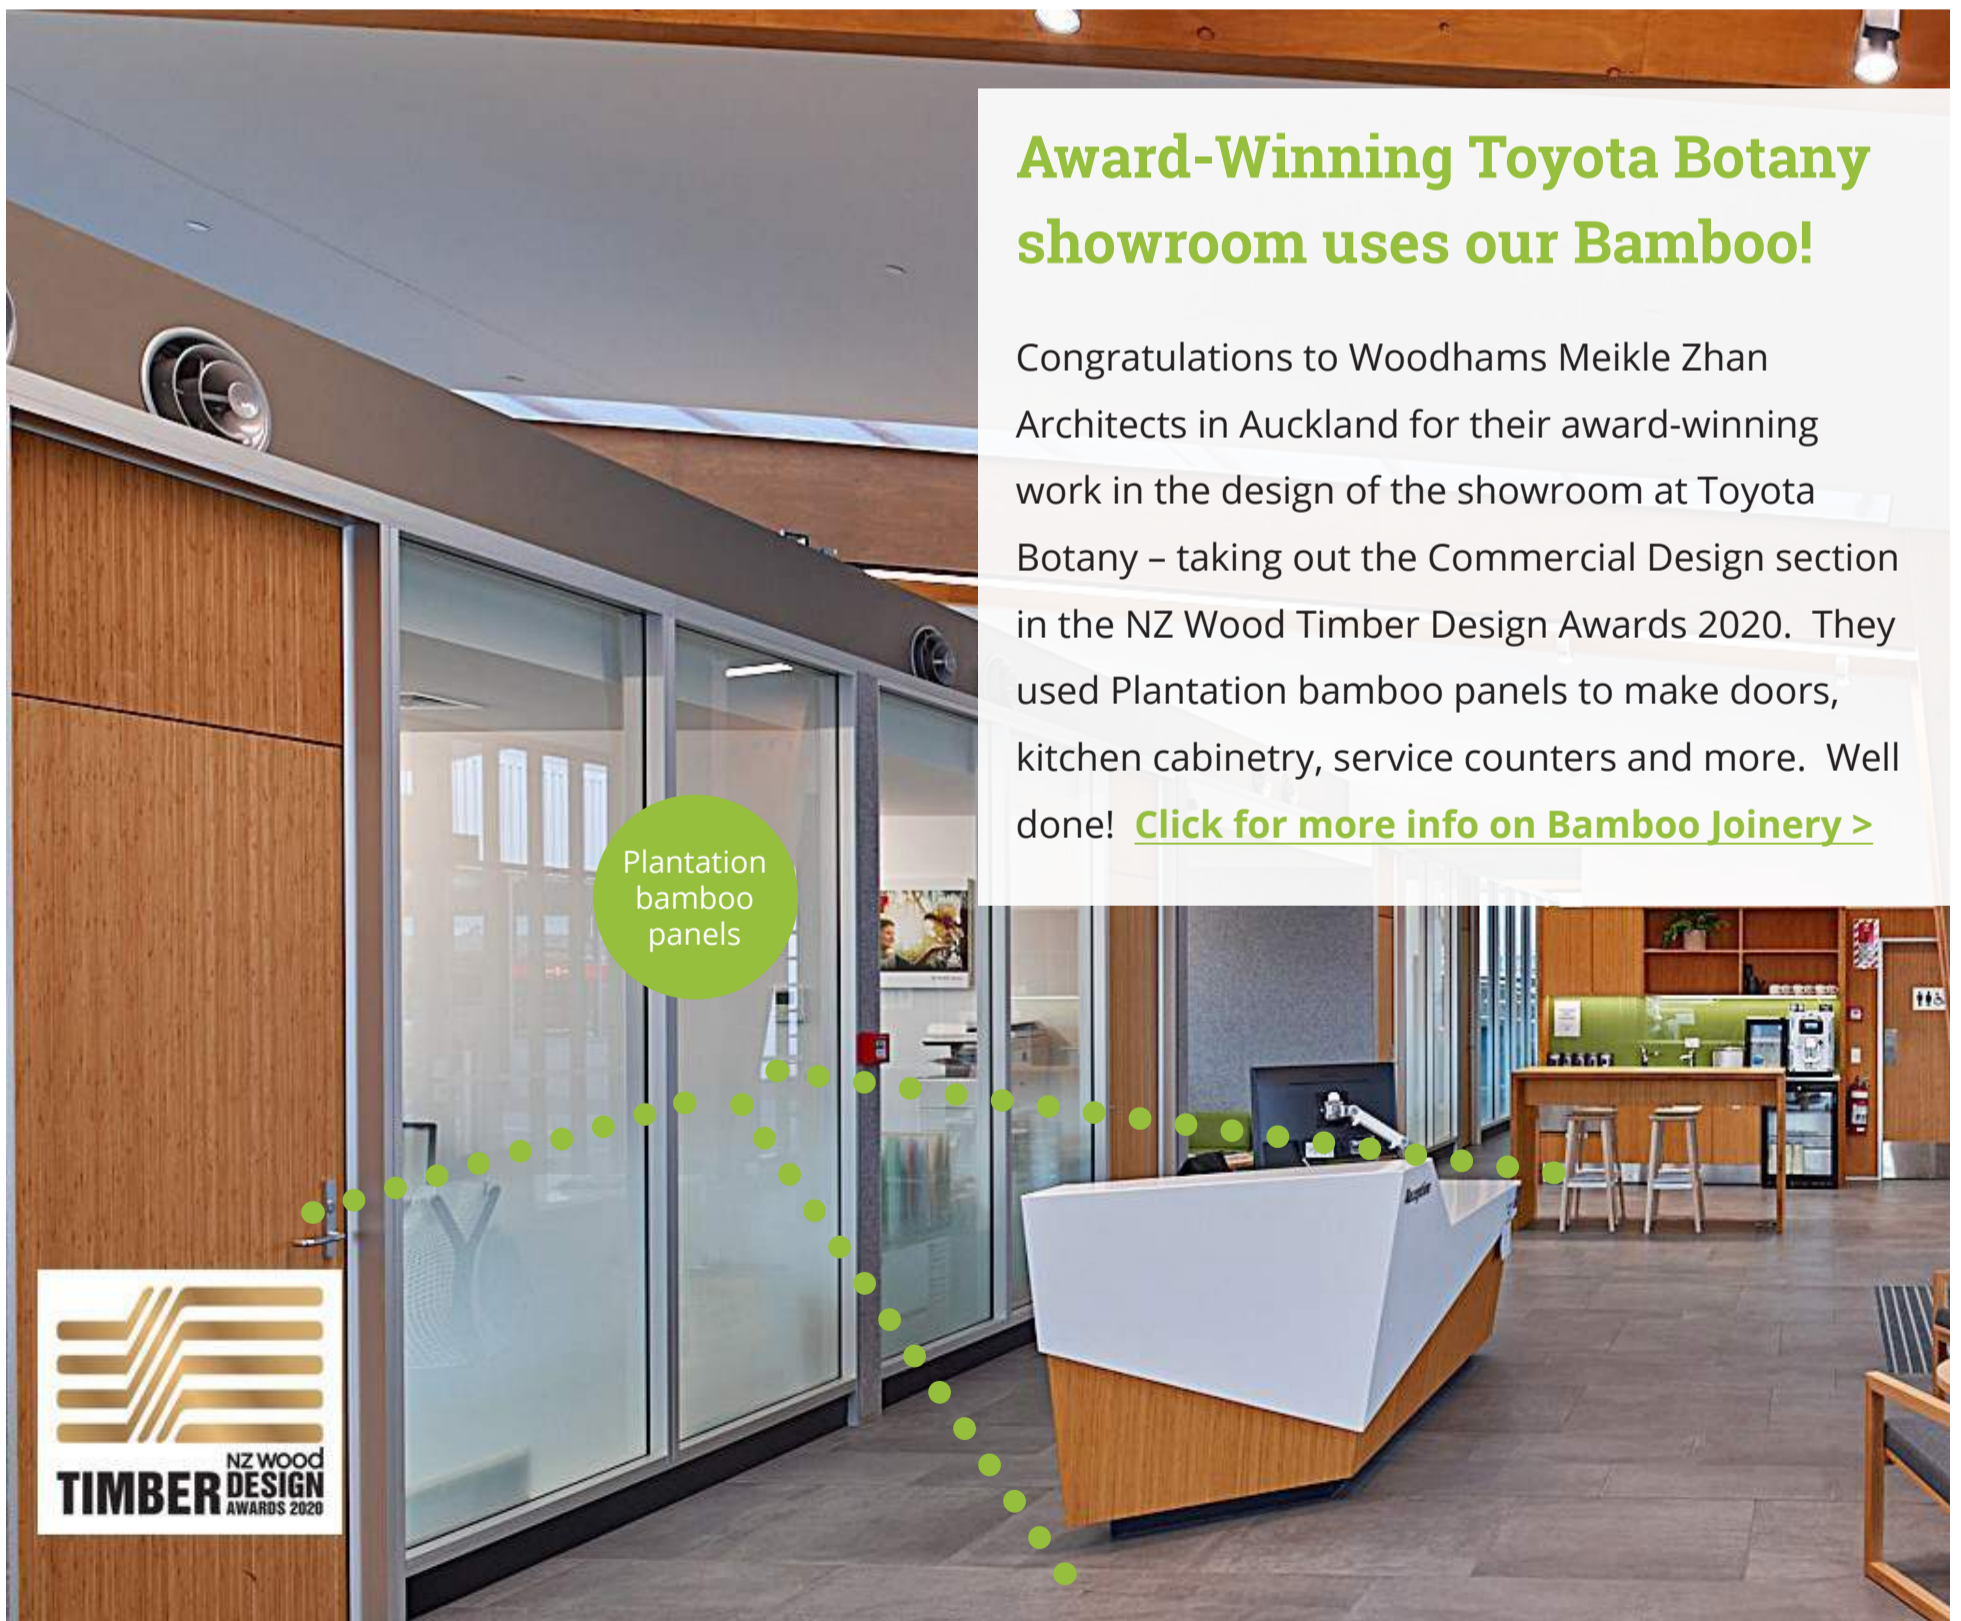

“It’s a very stable material, easy to work with and simple to cut and sand”

- Nic Harvey

Award-Winning Toyota Botany showroom uses our Bamboo!

Congratulations to Woodhams Meikle Zhan Architects in Auckland for their award-winning work in the design of the showroom at Toyota Botany – taking out the Commercial Design section in the NZ Wood Timber Design Awards 2020. They used Plantation bamboo panels to make doors, kitchen cabinetry, service counters and more. Well done! [Click for more info on Bamboo Joinery >](#)