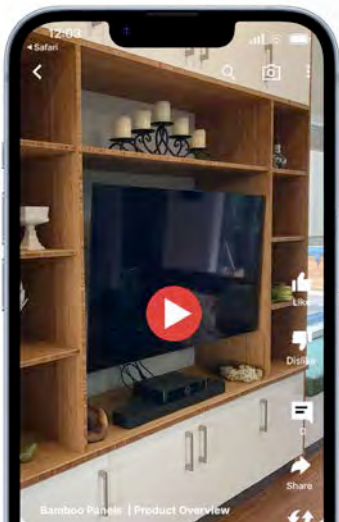

Endless Design Possibilities With Bamboo Panels

Bamboo panels are one of the most versatile products in our range, used for everything from benchtops and cabinetry to shelving, furniture, and more.

This project shows how bamboo panels can bring warmth, texture, and natural character into a home while offering a durable surface for everyday living.

See how bamboo panels are used throughout this home